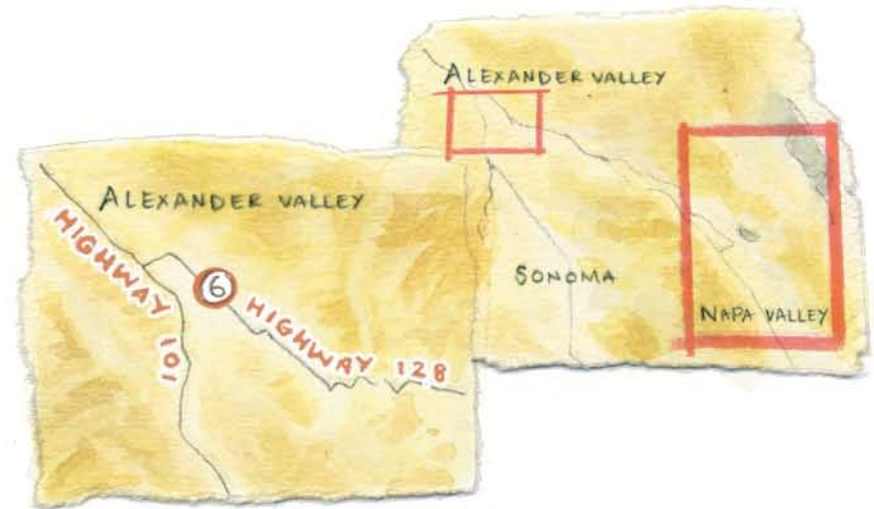

## 5. WALT RANCH, ATLAS PEAK AVA

Year Acquired: 2005 • Property Acreage: 2,500 | Planted Acreage: 6 (Hillside)

Soil: Residual Rocky Loam | Elevation: 700' to 2,300'

Varietals: Cabernet Sauvignon, Cabernet Franc

## 6. T BAR T RANCH, ALEXANDER VALLEY AVA

Year Acquired: 2003 • Property Acreage: 421 | Planted Acreage: 83 (Hillside)

Soil: Residual Clay Loam | Elevation: 300' to 1,100'

Varietals: Cabernet Sauvignon, Merlot, Cabernet Franc, Petit Verdot, Sauvignon Blanc