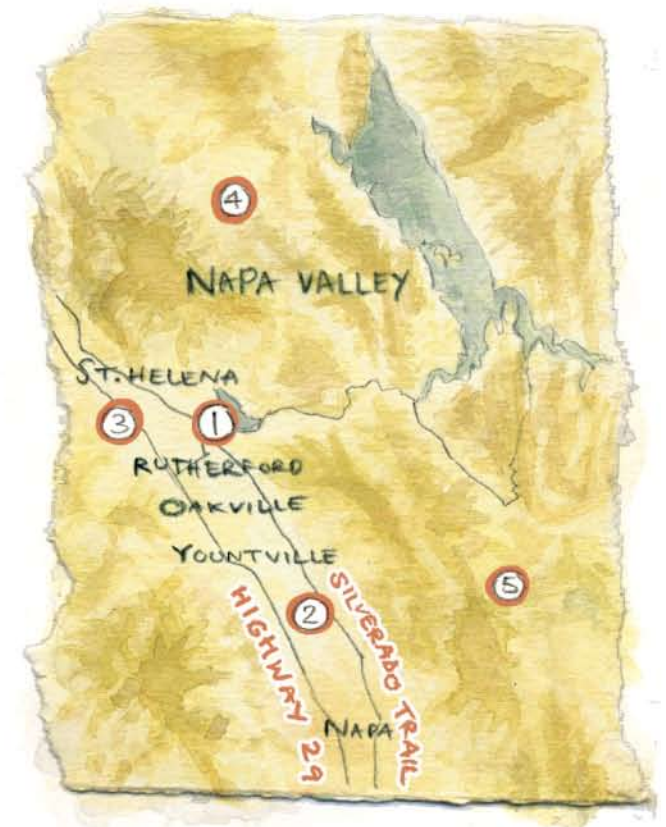

## 5. WALT RANCH, ATLAS PEAK AVA

Year Acquired: 2005 • Property Acreage: 2,500 | Planted Acreage: 6 (Hillside)

Soil: Residual Rocky Loam | Elevation: 700' to 2,300'

Varietals: Cabernet Sauvignon, Cabernet Franc

## 6. T BAR T RANCH, ALEXANDER VALLEY AVA

Year Acquired: 2003 • Property Acreage: 421 | Planted Acreage: 83 (Hillside)

Soil: Residual Clay Loam | Elevation: 300' to 1,100'

Varietals: Cabernet Sauvignon, Merlot, Cabernet Franc, Petit Verdot, Sauvignon Blanc